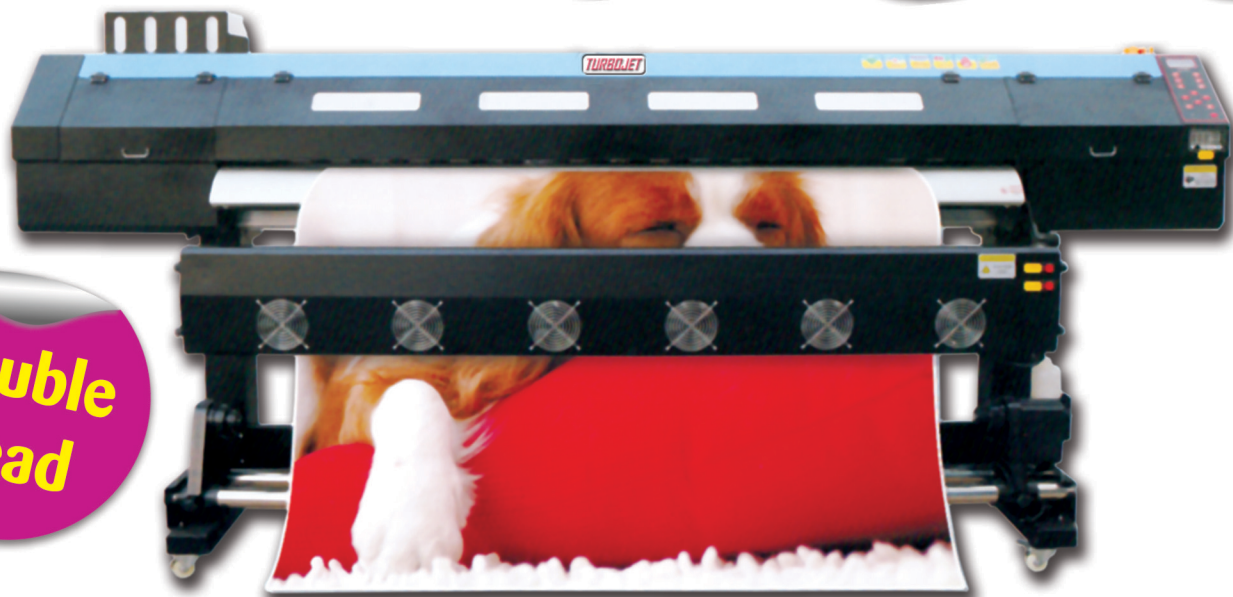

TURBOJET

1902-UV / EPS XP600

LOW BUDGET DIGITAL

**LEBAR
1,9 METER**

**HARGA
TERMURAH**

**GARANSI
FULL
12 BULAN**

**Double
Head**

MODEL		1902 - UV / EPS XP600	
LEBAR CETAK		1.900 MM	
TINTA	TIPE	UV INK	
	WARNA	C M Y K	
	KAPASITAS	2000 ML	
PRINTING SPEED	DX5	DX7	Xp600
	4 PASS 19M ² /H	3 PASS 19M ² /H	3 PASS 16M ² /H
	6 PASS 15M ² /H	4 PASS 15M ² /H	4 PASS 14M ² /H
	8 PASS 12M ² /H	6 PASS 12M ² /H	6 PASS 10M ² /H
INFO PRINTER	OPERATION VOLTAGE	AC220V 50/60HZ	
	POWER	150 W - 2000 W	
	SUHU RUANGAN	Temperatur : 22° - 28° C Humidity : 40% - 70%	
	SISTEM PANAS	Depan, Tengah dan Belakang	
MEDIA	Flexy, Backlite, One way, Stiker, Satin dll		
UKURAN MESIN	3100mm(L) x 750mm(W) x 1300mm(H)		
UKURAN PACKING BOX	3100mm(L) x 750mm(W) x 750mm(H)		

Servo Motor

Drying Heater

**HOSON
Control System**

**Simple Operation
Panel**

**Intelligent Temperature
Control Regulation**

Hiwin Guide